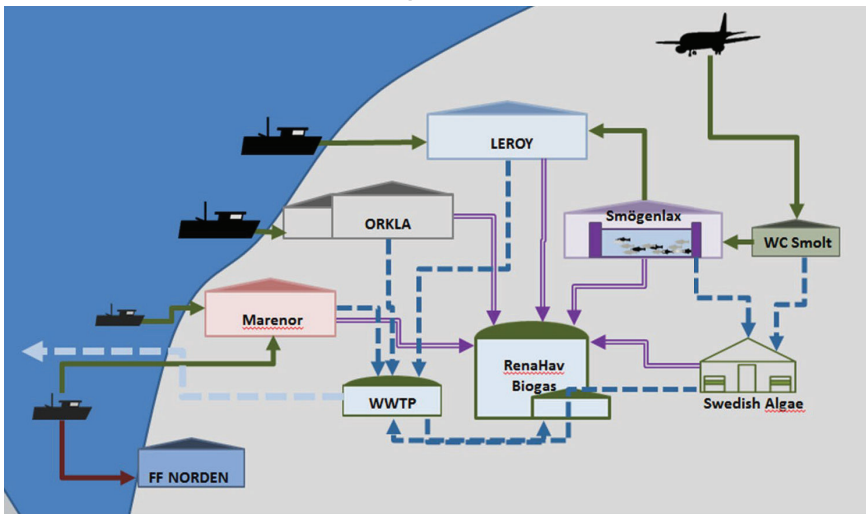

Sotenäs kommun

Implementering av IoT för att skapa cirkulär industriell symbios

Farazee Asif, KTH

iotsverige.se

Med stöd från

FORMAS 

Strategiska
innovations-
program

CIS Sotenäs

Fiskareföreningen
NORDEN

Smögenlax

Bröderna Samuelsson Fiskexport AB

Kvalitet direkt från havet

WEST COAST
SMOLTS
SWEDEN

Orkla
Din venn hver dag

MARENOR
SEAFOOD

VINNOVA
Sveriges innovationsmyndighet

Energimyndigheten

FORMAS

STRATEGISKA
INNOVATIONS-
PROGRAM

Industrial Symbiosis in Sotenäs

- > Fish and fish egg
- - - - -> Waste water
- > Waste from fish processing
- > Waste from the sea
- - - - -> Clean water

CIS Sotenäs will ensure:

- cross organization collaboration through real-time data sharing, which will increase effectiveness, efficiency and transparency of the industrial symbiosis system.
- that the platform becomes an IoT-Hubb which can benefit actors beyond the project.
- that industrial symbiosis in Sotenäs becomes a leading example in Sweden and abroad.